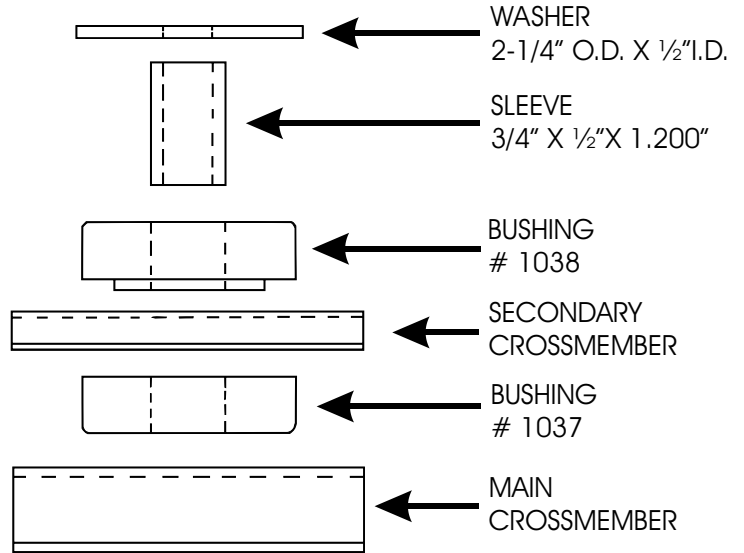

Installation instructions

For set # 3.1109

1982-92 Camaro-Firebird
Secondary crossmember mounts

1131 VIA CALLEJON, SAN CLEMENTE, CA 92673

© 2007 Energy Suspension. All rights reserved.
May not be reproduced, in any form, or by any means,
without the written consent of Energy Suspension.

Important:

Before reassembling x-member.
Check for cracks at main
transmount mounting area. IF
cracked, it mst be replaced or
repaired. Recommended for use
with polyurethane main transmission
mount. Part #3-1108