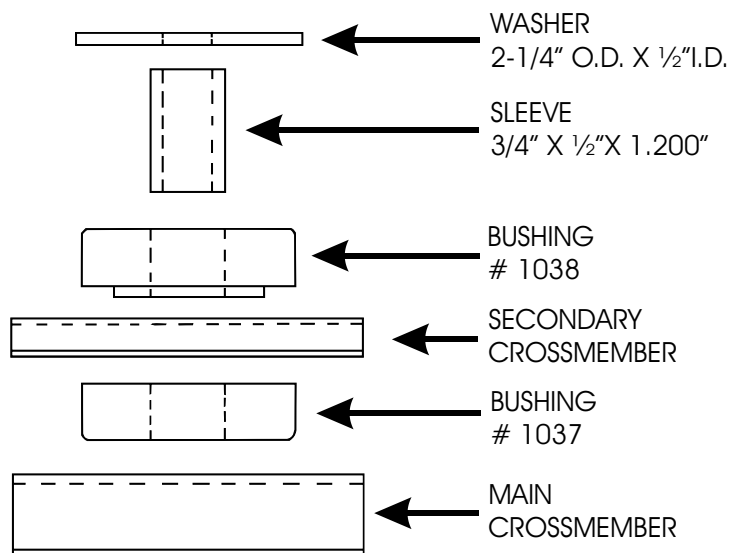

SMAR107 BRH
17107

Installation instructions

For set # 3.1109

1982-92 Camaro-Firebird
Secondary crossmember mounts

1131 VIA CALLEJON, SAN CLEMENTE, CA 92673

© 2007 Energy Suspension. All rights reserved.
May not be reproduced, in any form, or by any means,
without the written consent of Energy Suspension.

Important:

Before reassembling x-member.
Check for cracks at main
transmount mounting area. IF
cracked, it mst be replaced or
repaired. Recommended for use
with polyurethane main transmission
mount. Part #3-1108