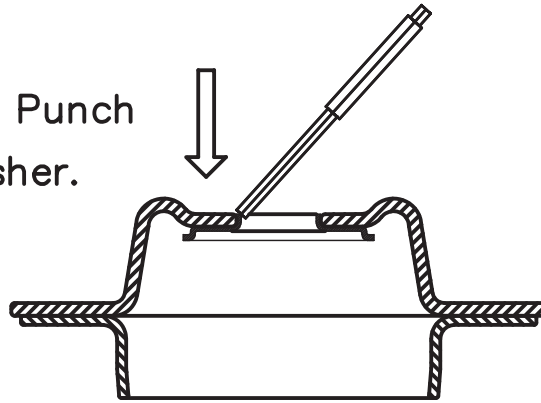

(Always refer to the current catalogue for complete application listings).
N.B. This install guide should be used in conjunction with the workshop manual.

Note: 1

Using Suitable Roll/Pin Punch
Knock Out OE Cup Washer.