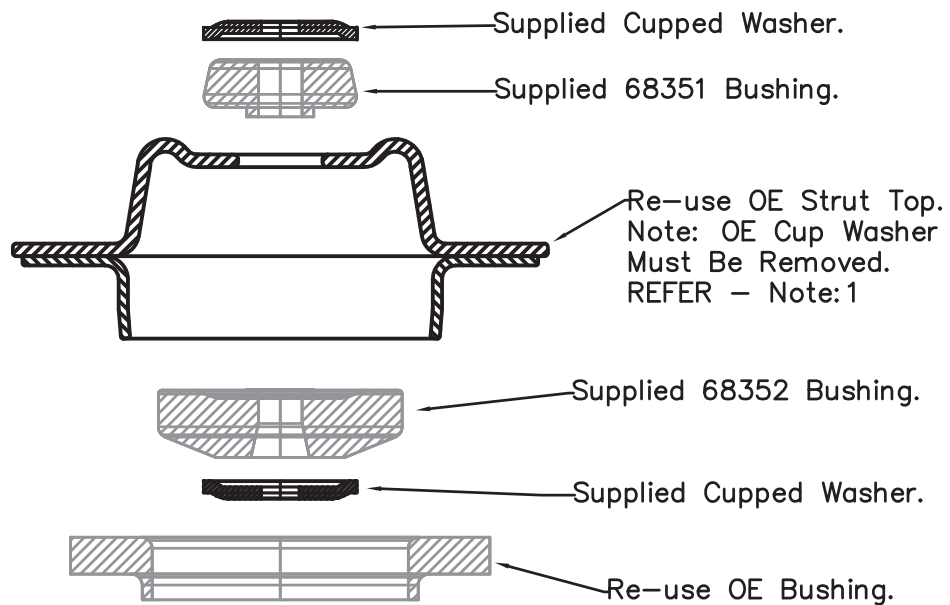

Note: 2

N.B. It is recommended that a licenced workshop or trades person carry out the above procedure and that workshop manual and relevant safety procedures are followed in addition to the above.