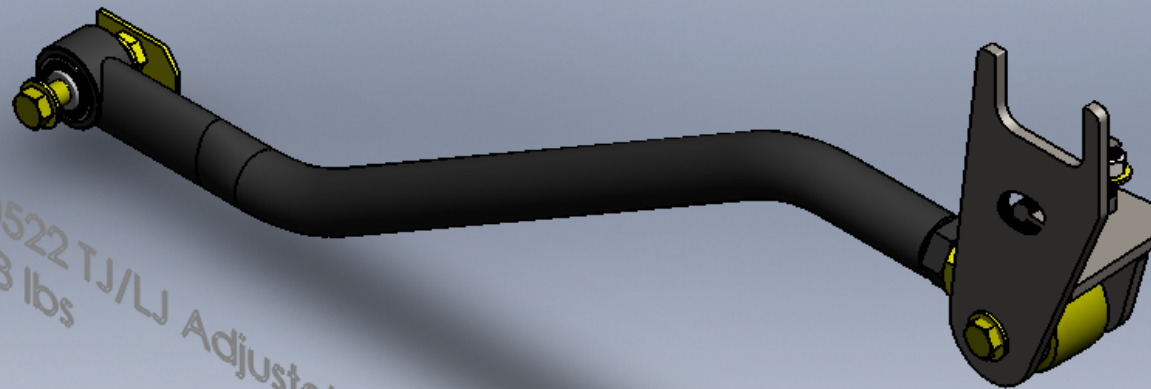

ITEM NO.	PART NUMBER	DESCRIPTION	QTY.
1	4500200	TJ/LJ/XJ/ZJ Adjustable Front Track Bar	1
2	4500420	TJ/LJ Track Bar Drop Bracket	1

4500522 TJ/LJ Adjustable Front Track Bar W/Drop Bracket
13.23 lbs